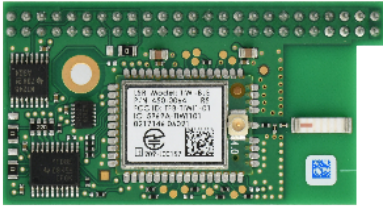

# WiFi Adapter (PEB-WLBT-01)

<b>Accessory/Expansion Part Number</b>	PEB-WLBT-01
<b>Description</b>	WiFi/Bluetooth module TiWi-BLE for phyBOARD-Mira

 Unknown macro: 'deck'